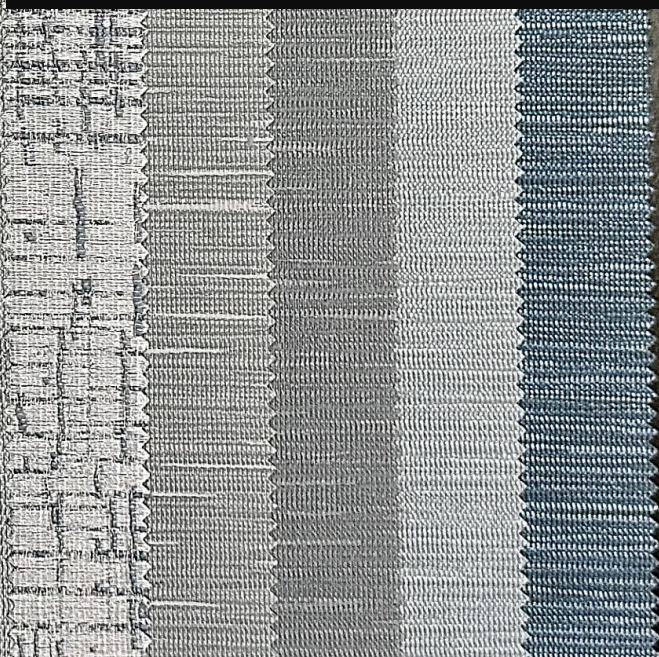

280B3633 | 280B3635 | 280B4011 | 280B3634 | 280B3636 | 280B3638 | 280B3639