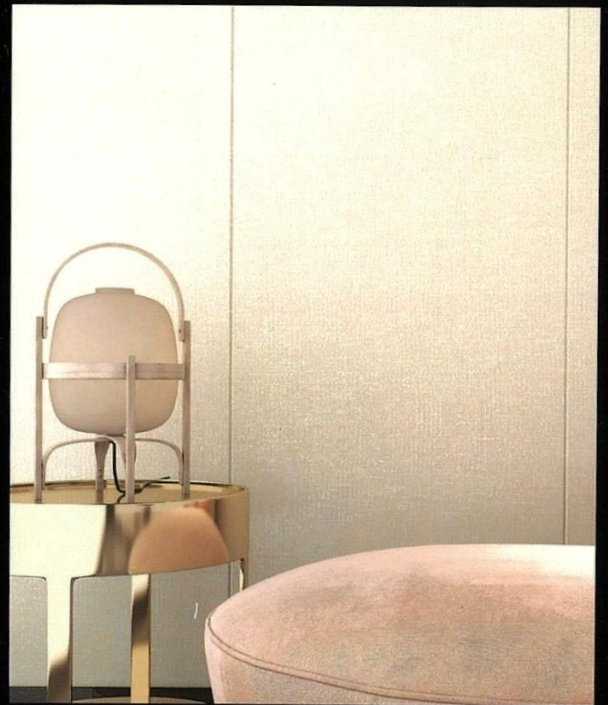

Moma-280B | 280B4001

280B3731 280B3732 280B3734 280B3733 280B373

MOMA-280B

Thousands of fibers are grouped together to base the wall cloth and rubber surface duct. So their fastness and strength are enormous. Therefore, once the entire piece of wall covering is affixed to the wall, it is undoubtedly added to the entire wall with a layer of soft steel mesh, so the protection of the wall is self-evident.