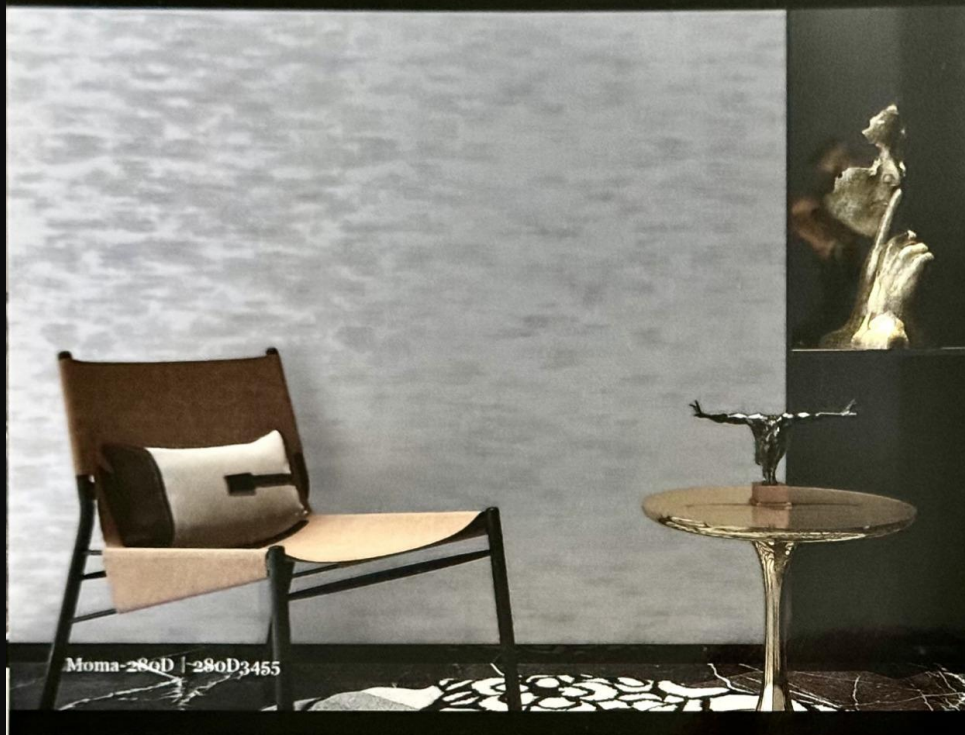

Moma-28oD | 28oD3455

MOMA-28oD

Seemingly random lines attract each other, forming a picture that can produce different impressions no matter from any angles.