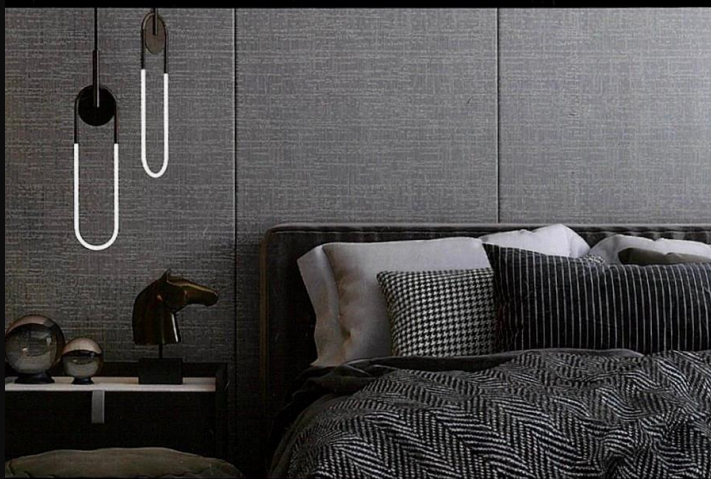

30E | 280E3808