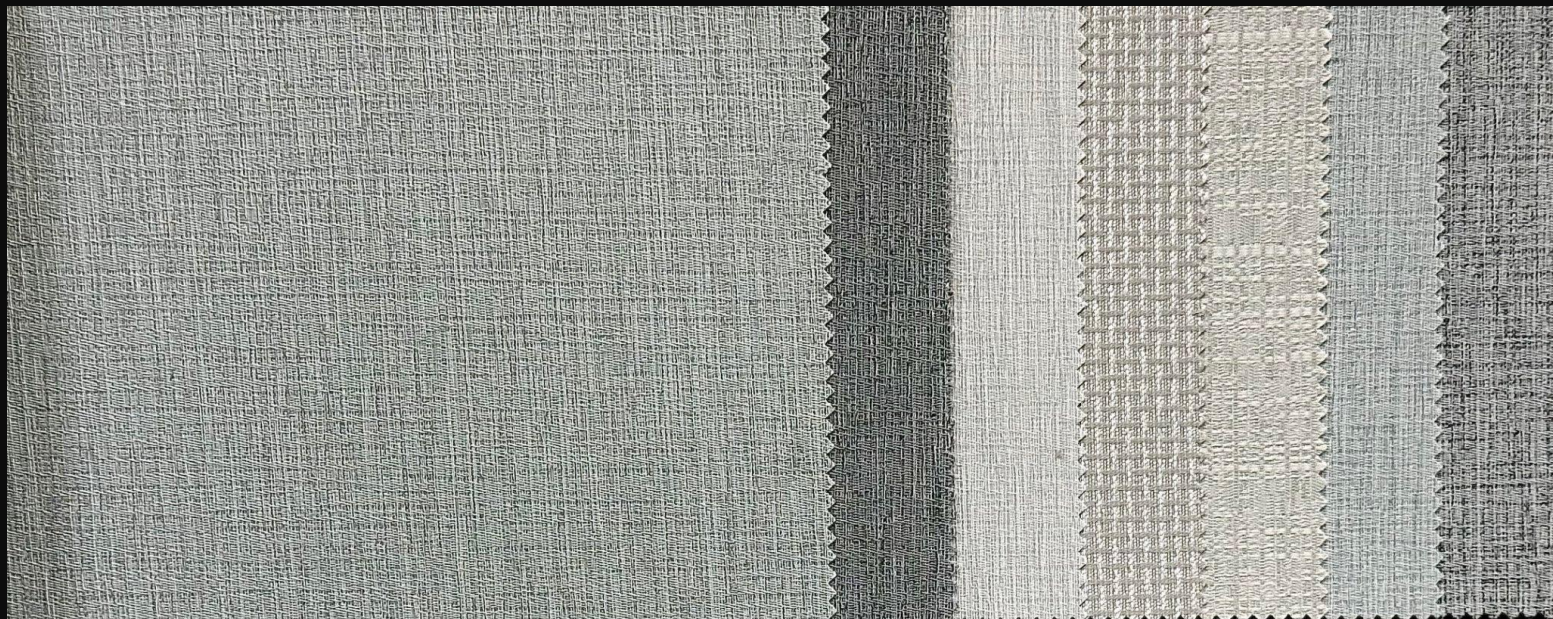

280E4735 | 280E4716 | 280E4710 | 280E4736 | 280E4737