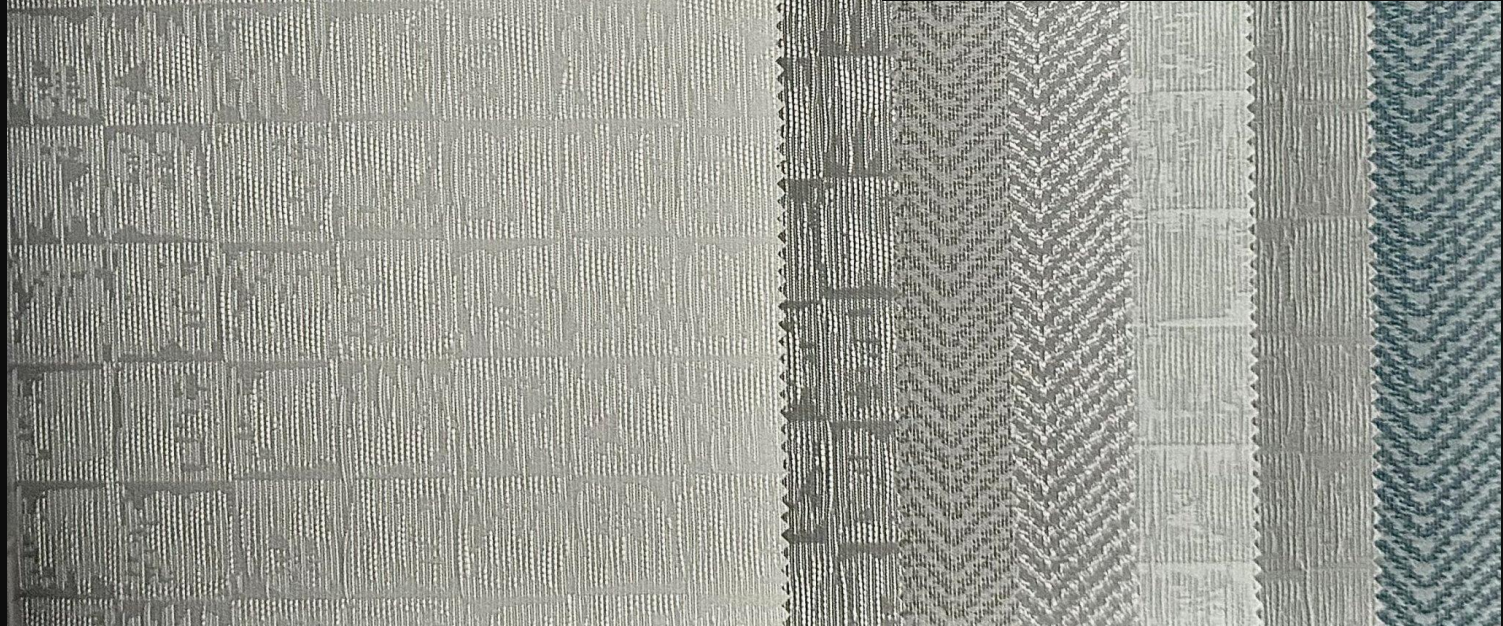

280G3615 | 280G3611 | 280G3741 | 280G3742 | 280G3613 | 280G3614 | 280G3732