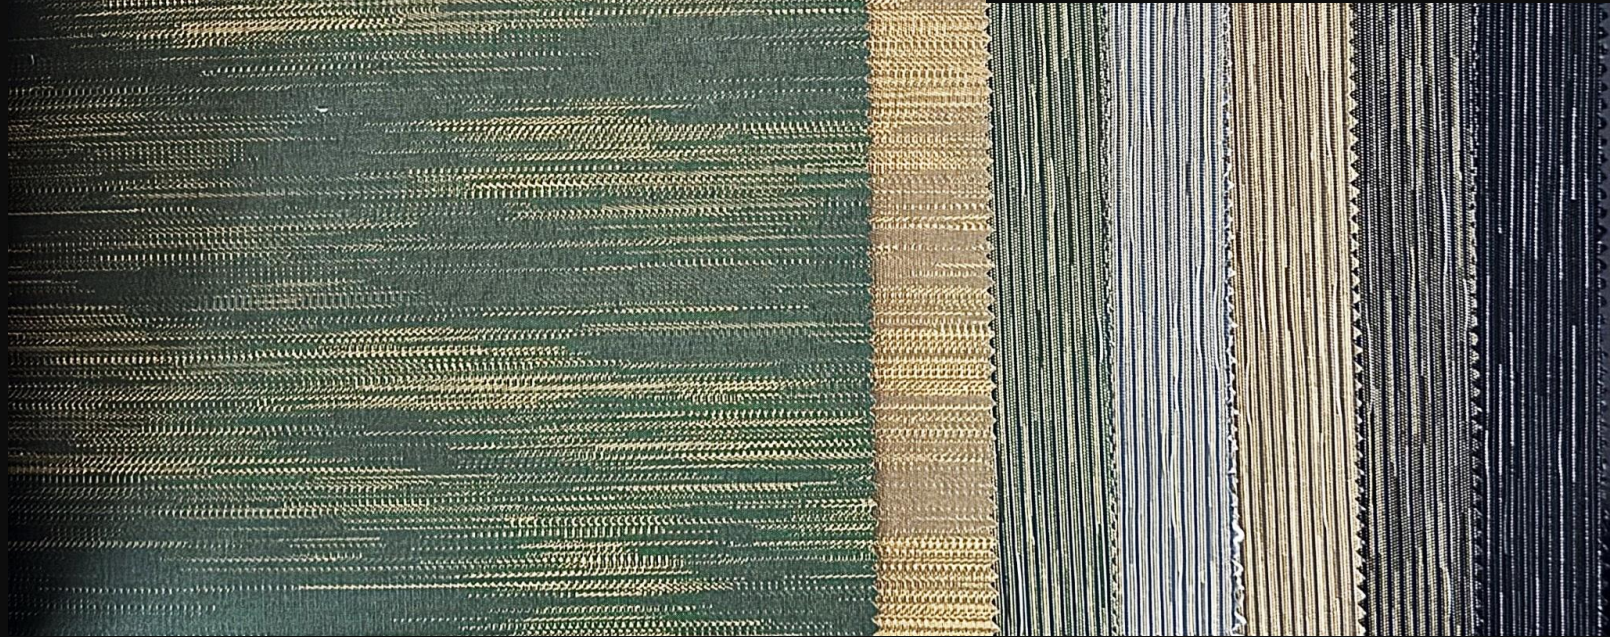

280D3457 | 280D3456 | 280D3322 | 280D3321 | 280D3318 | 280D3323 | 280D3317