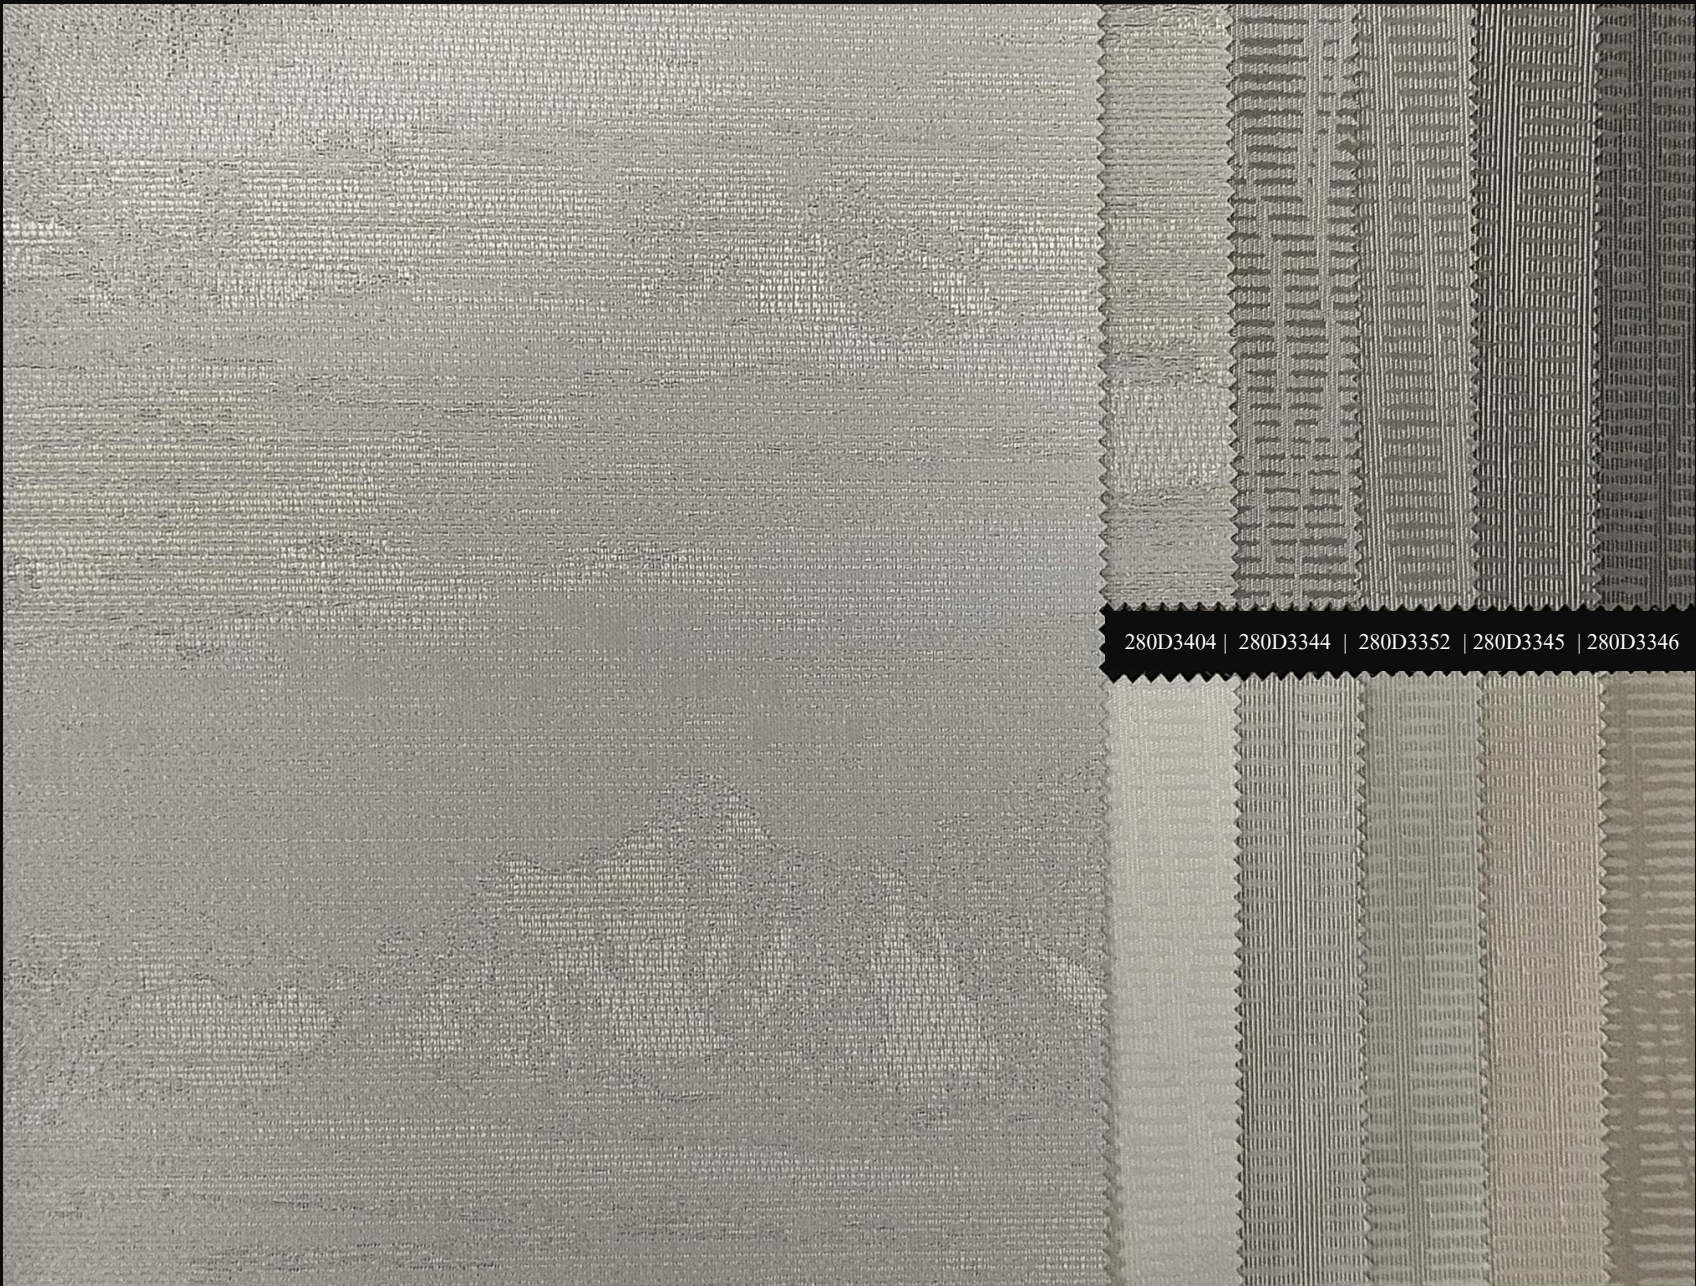

280D3404 | 280D3344 | 280D3352 | 280D3345 | 280D3346

280D3402 | 280D3351 | 280D3342 | 280D3343 | 280D3340 | 280D3341