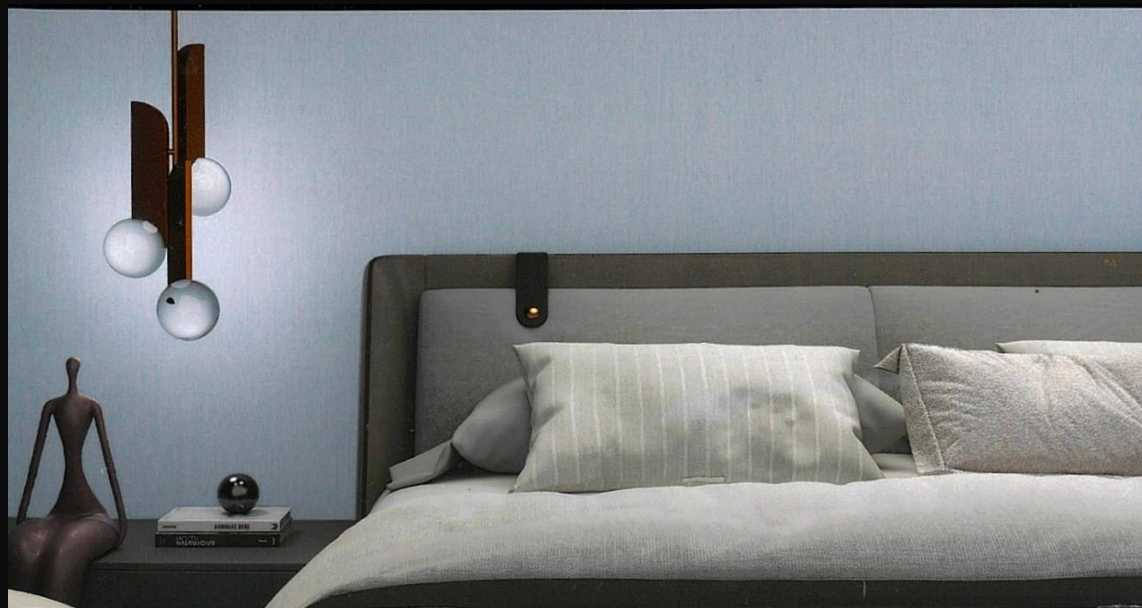

Moma-280E | 280E4736