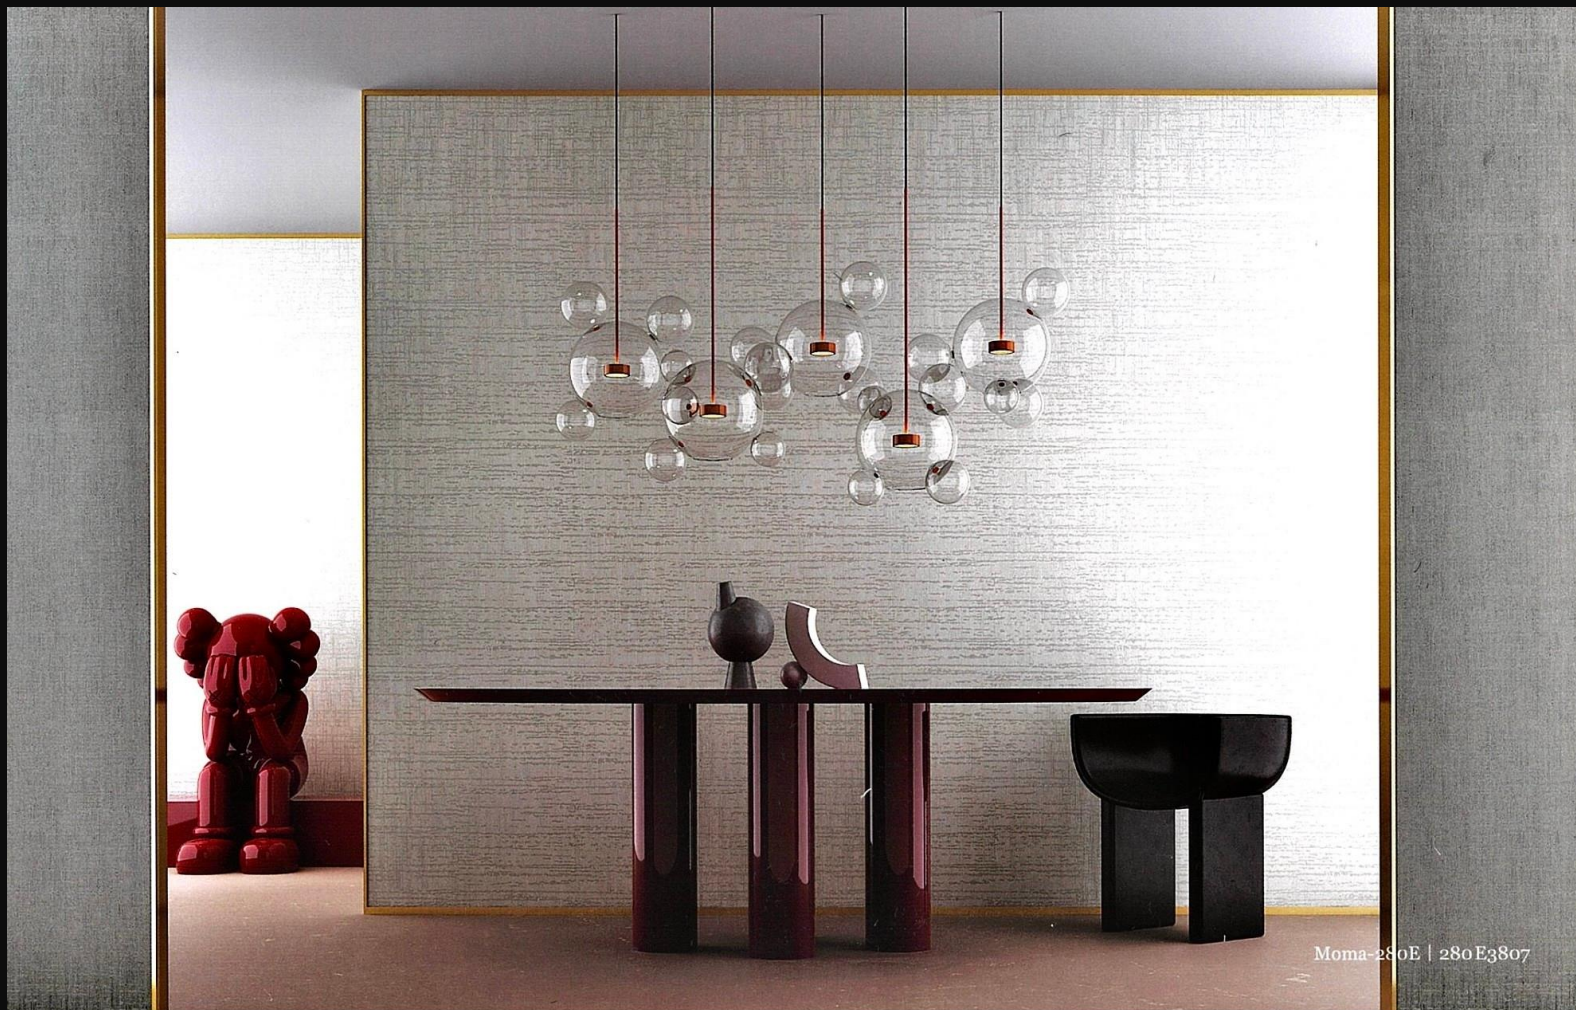

Moma-280E | 280E3802

Moma-280E | 280E3826

Moma-280E | 280E3807

Elegant is a kind of cloud light breeze light feeling, reject trifles, get rid of blatant, light color is contracted furniture, a bottle of elegant flower art and simple pottery, and a simple droplight, built a downy and calm home.