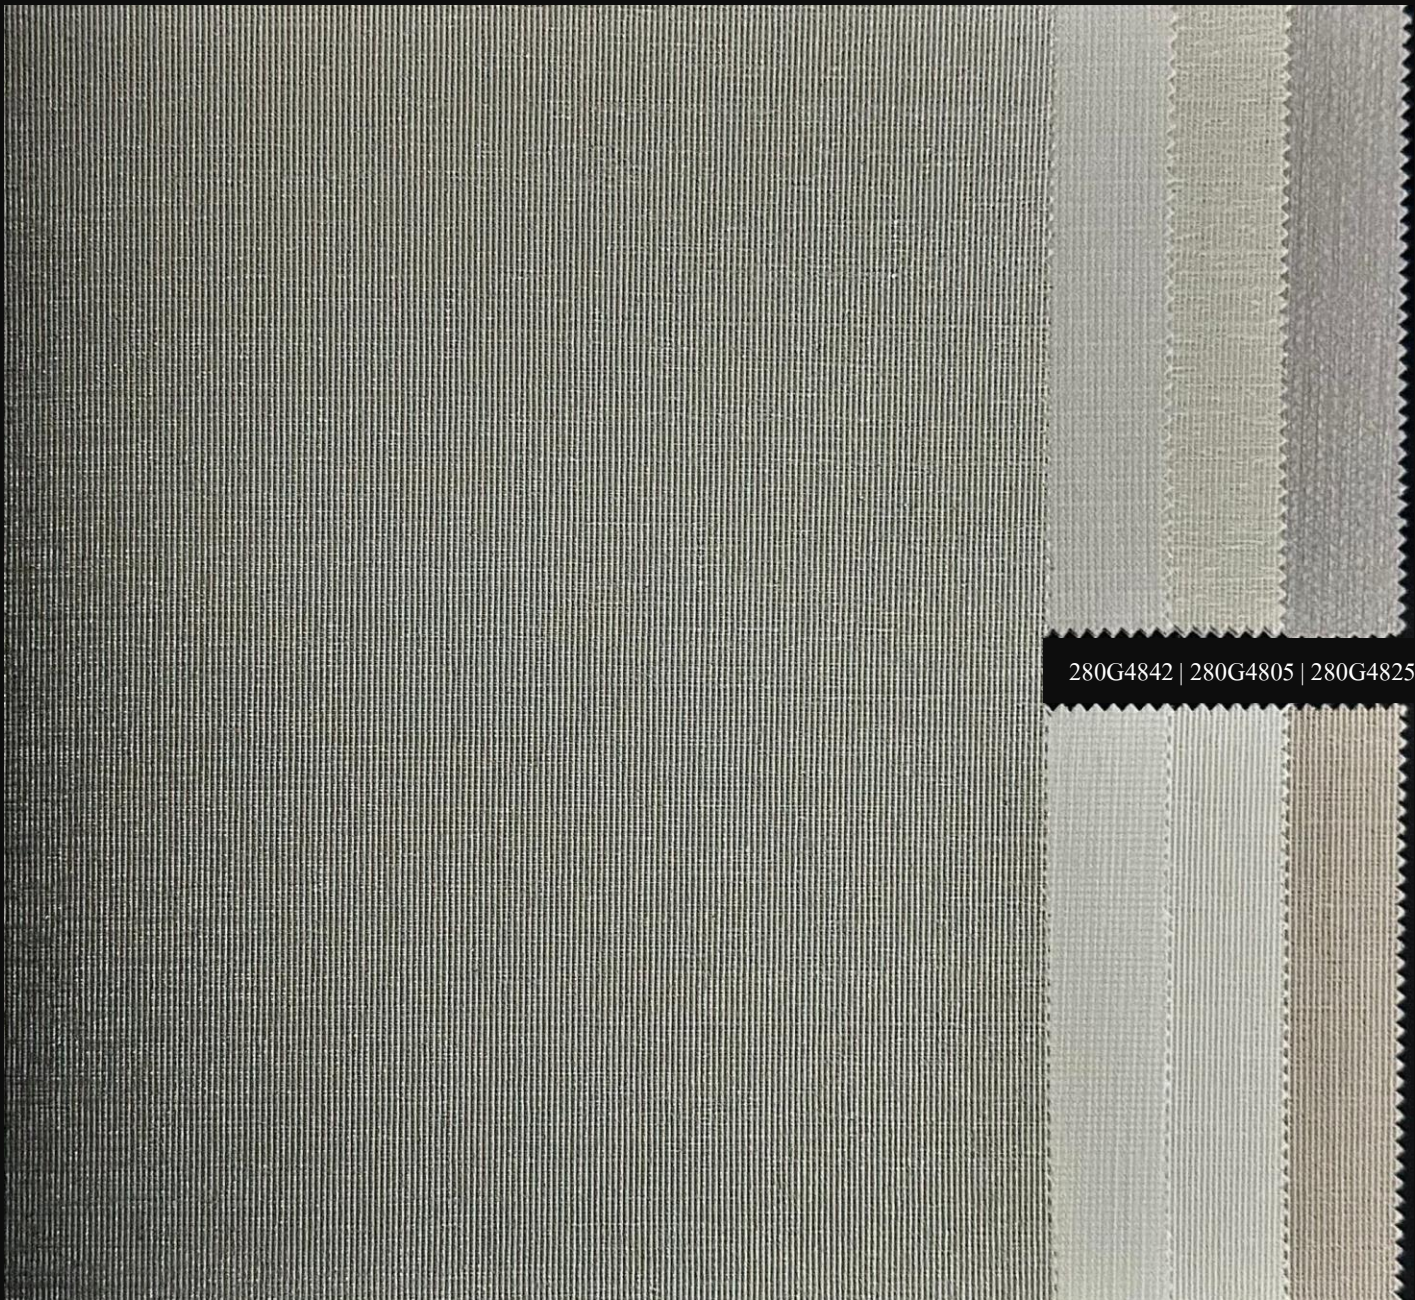

Moma-280G | 280G4841

Moma-280G | 280G4822

Moma-280G | 280G4823

280G4846 | 280G4834 | 280G4841

280G4822 | 280G4821 | 280G4833 | 280G4808 | 280G4823

Moma-28oG | 28oG48o5

MOMA-28oG

From the perspective of vision, this design is plain, allowing the inhabitant's mind to reach the most primitive place. From the perspective of content, it is also in sharp focus, which makes people attracted by the ethereal temperament when they come into contact with it.