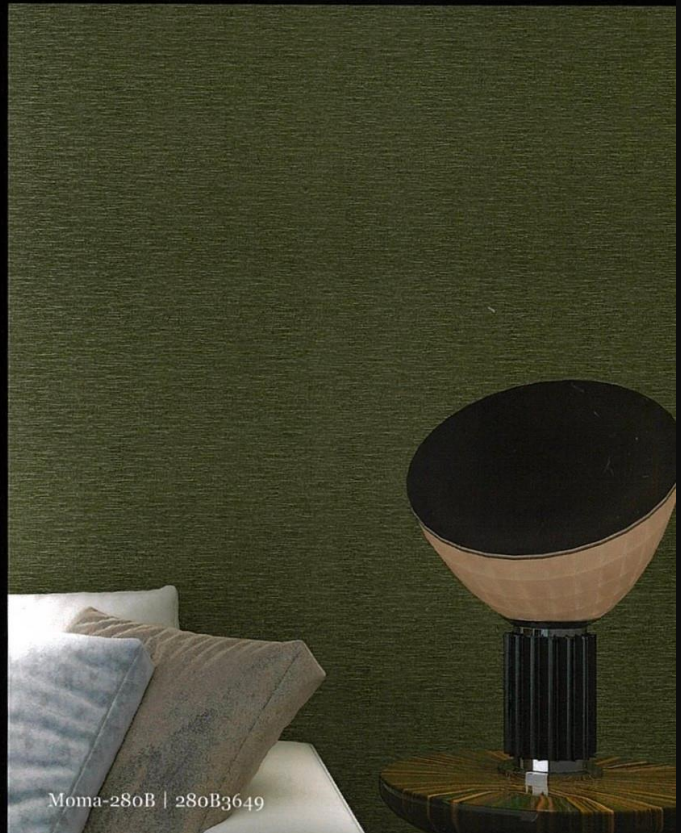

Moma-280B | 280B3649