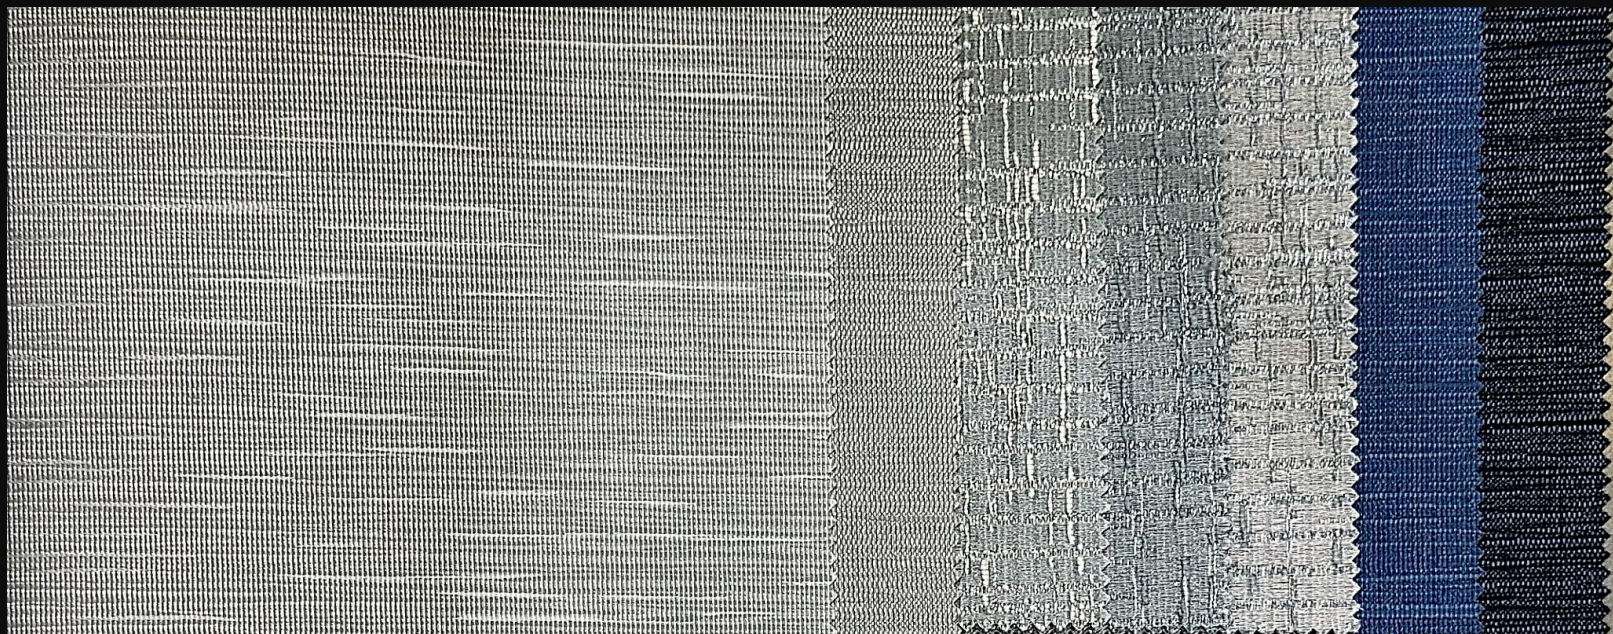

280B4012 | 280B4013 | 280B4010 | 280B3637 | 280B3640