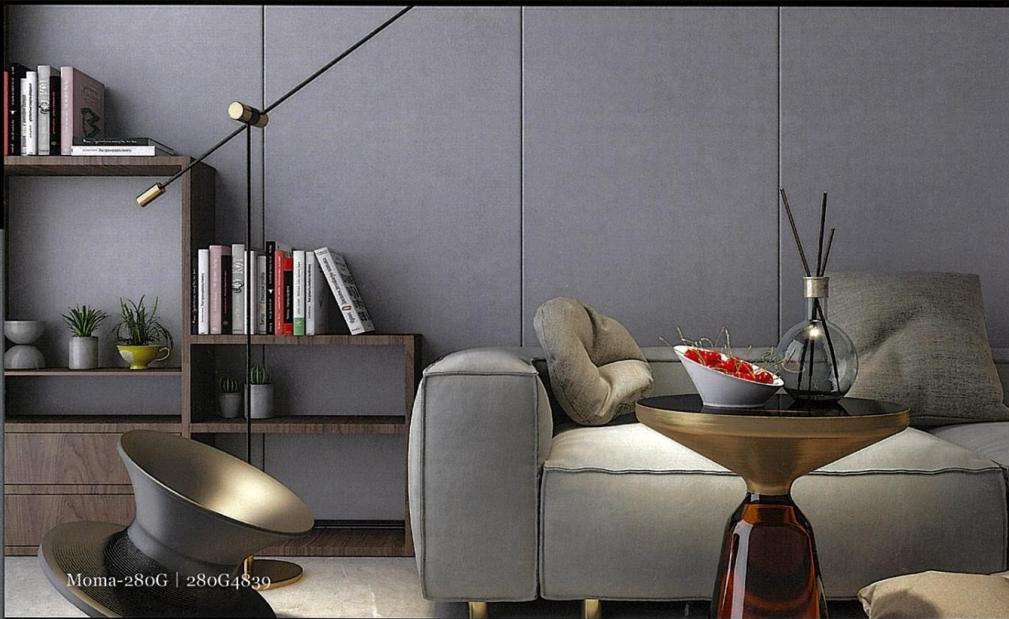

Moma-280G | 280G4839