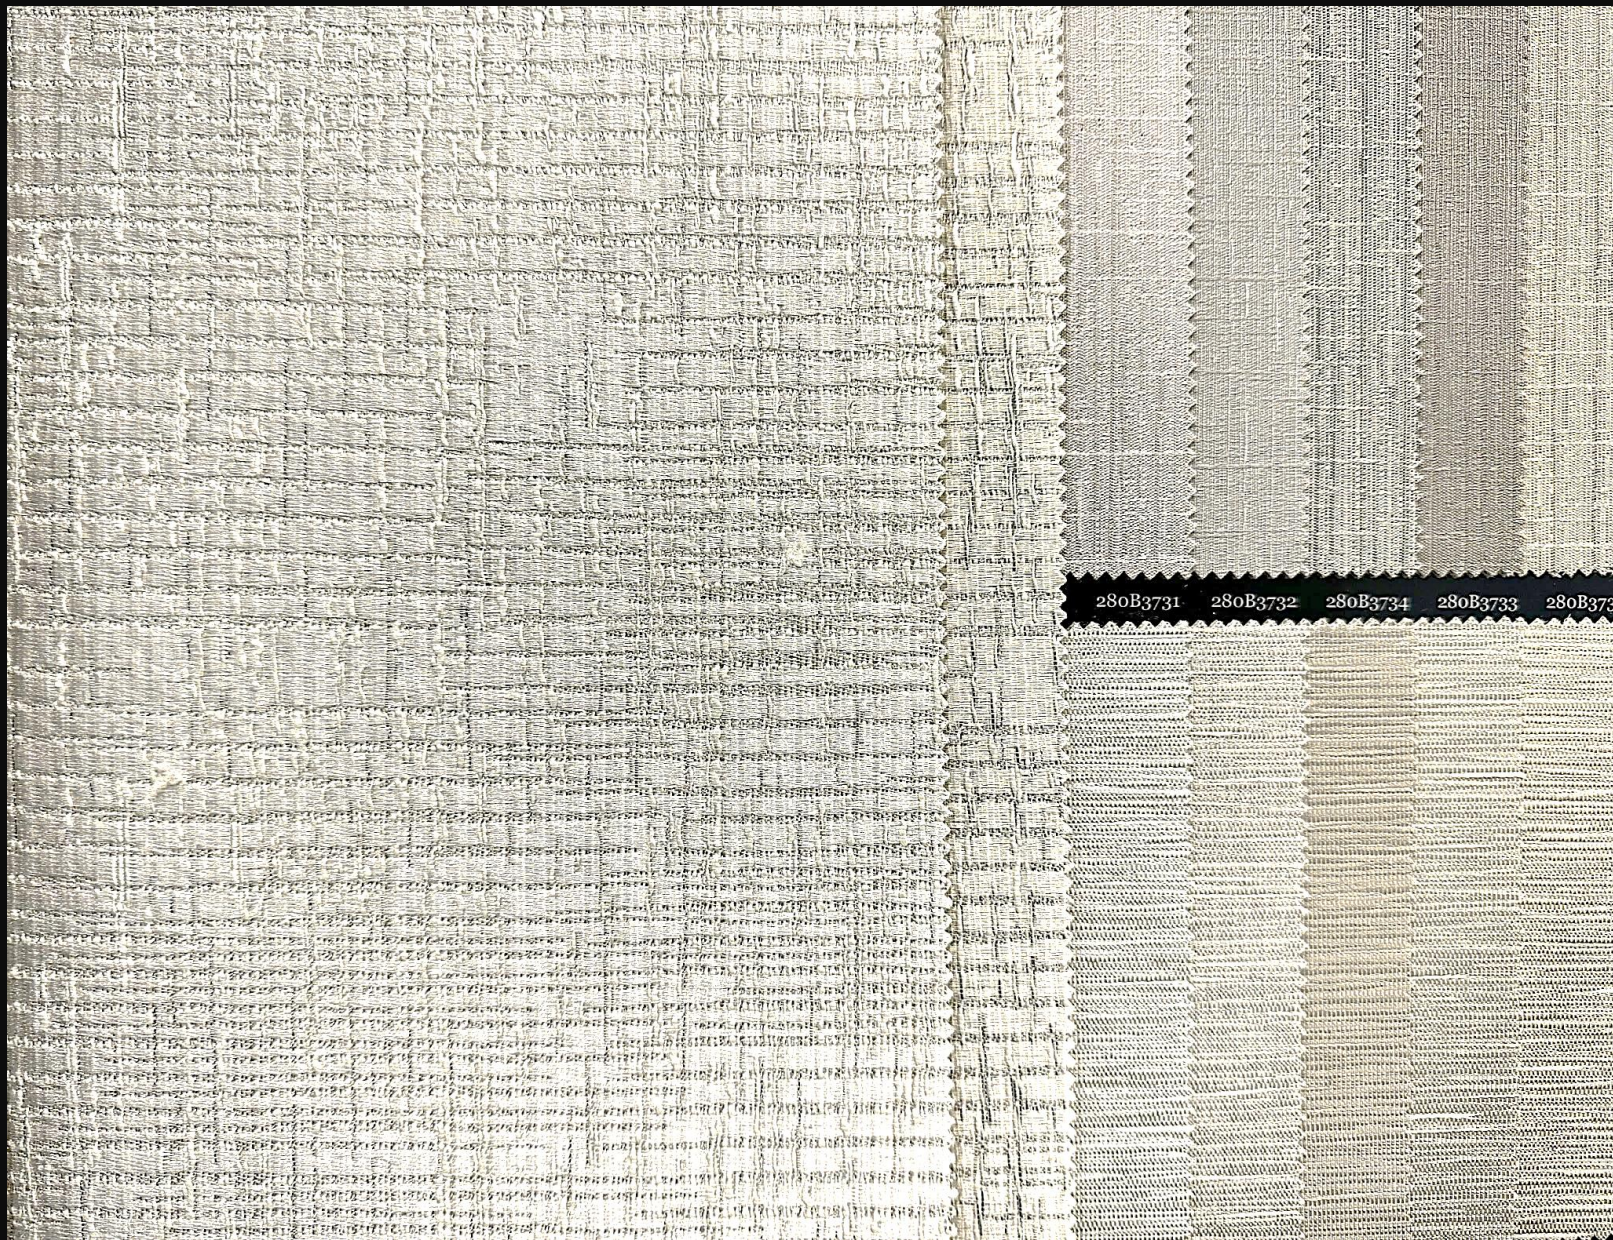

Moma-280B | 280B4001

280B3731 280B3732 280B3734 280B3733 280B373

MOMA-280B

Thousands of fibers are grouped together to base the wall cloth and rubber surface duct. So their fastness and strength are enormous. Therefore, once the entire piece of wall covering is affixed to the wall, it is undoubtedly added to the entire wall with a layer of soft steel mesh, so the protection of the wall is self-evident.