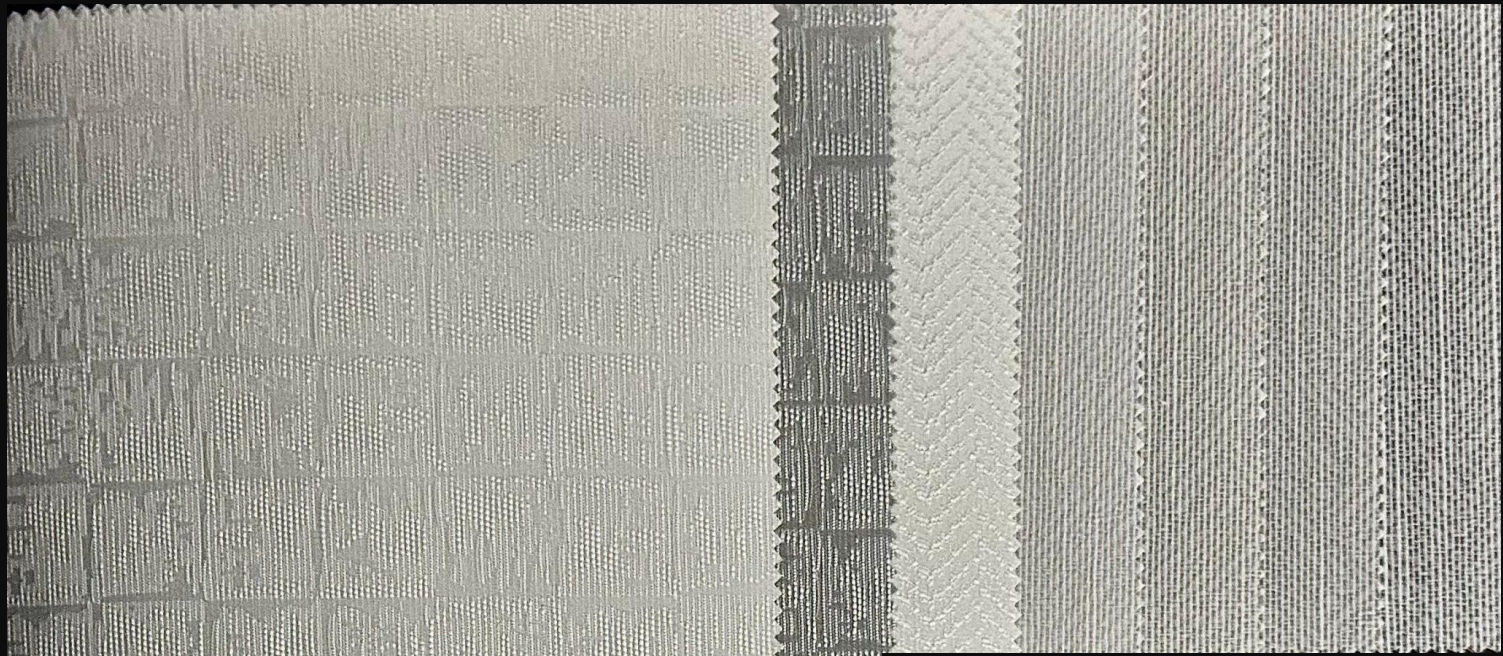

280G3745 | 280G4004 | 280G4043 | 280G4046 | 280G4047