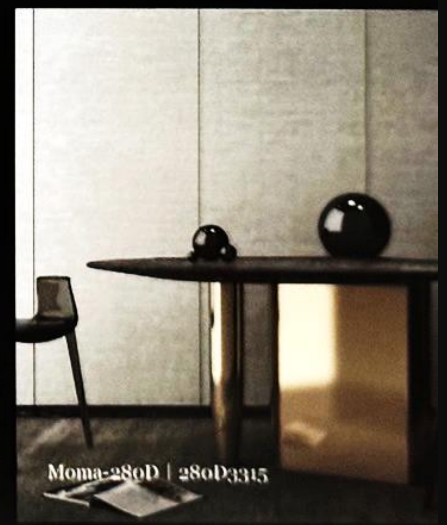

Moma-280D | 280D3315